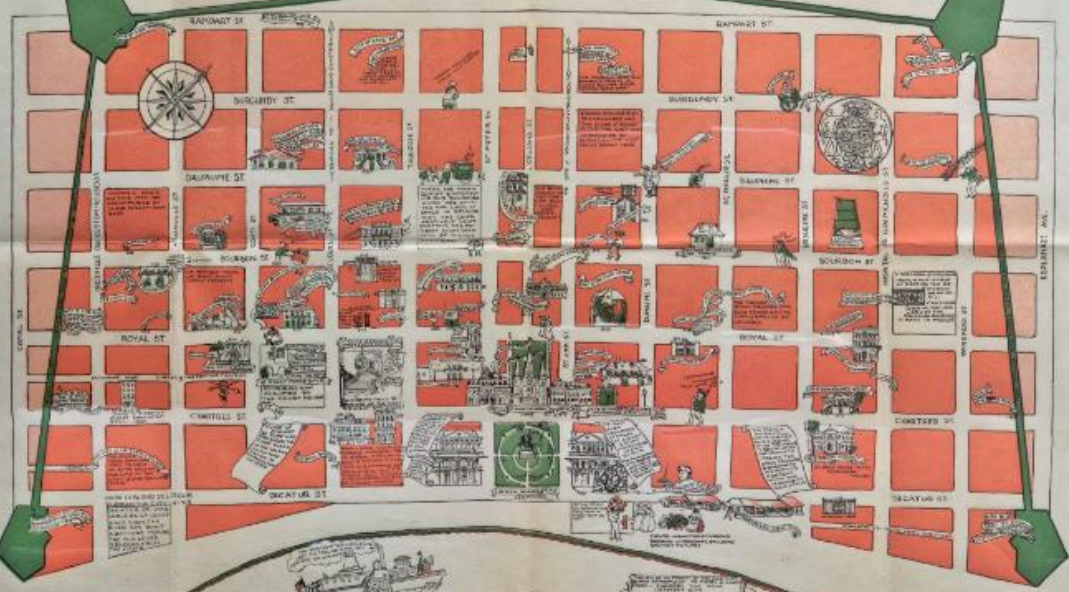

THE NEW CAROLINA BOTTLE DRAGONS
FOR A SPAN OF SEVENTY YEARS

A MAD-DONE IN THE YEAR 1928
BY LUCILLE GIBSON KENNEDY